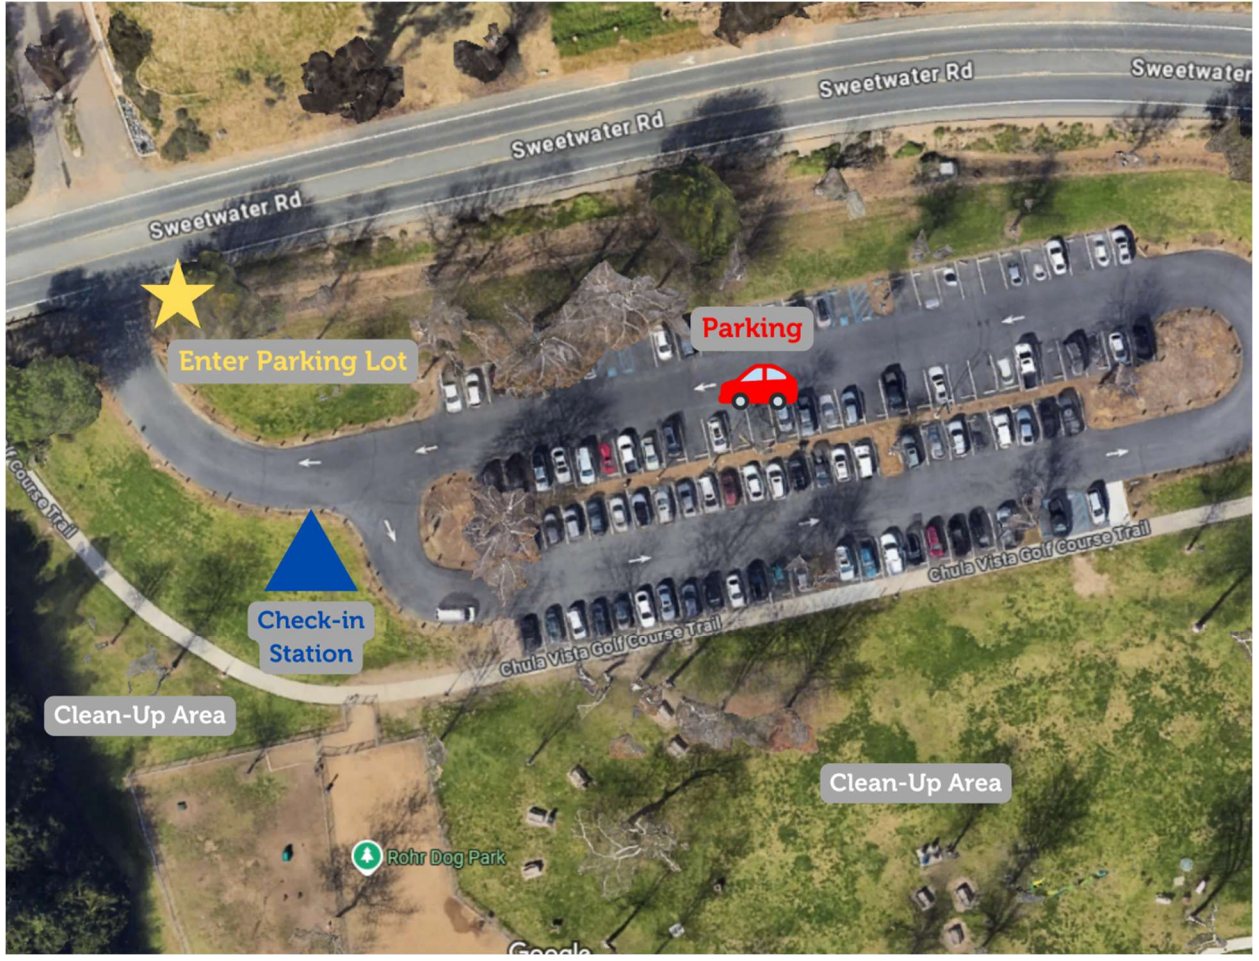

Enter Parking Lot

Parking

Check-in Station

Clean-Up Area

Clean-Up Area

Rohr Dog Park

Sweetwater Rd

Sweetwater Rd

Sweetwater Rd

Sweetwater

Course Trail

Chula Vista Golf Course Trail

Chula Vista Golf Course Trail

Google