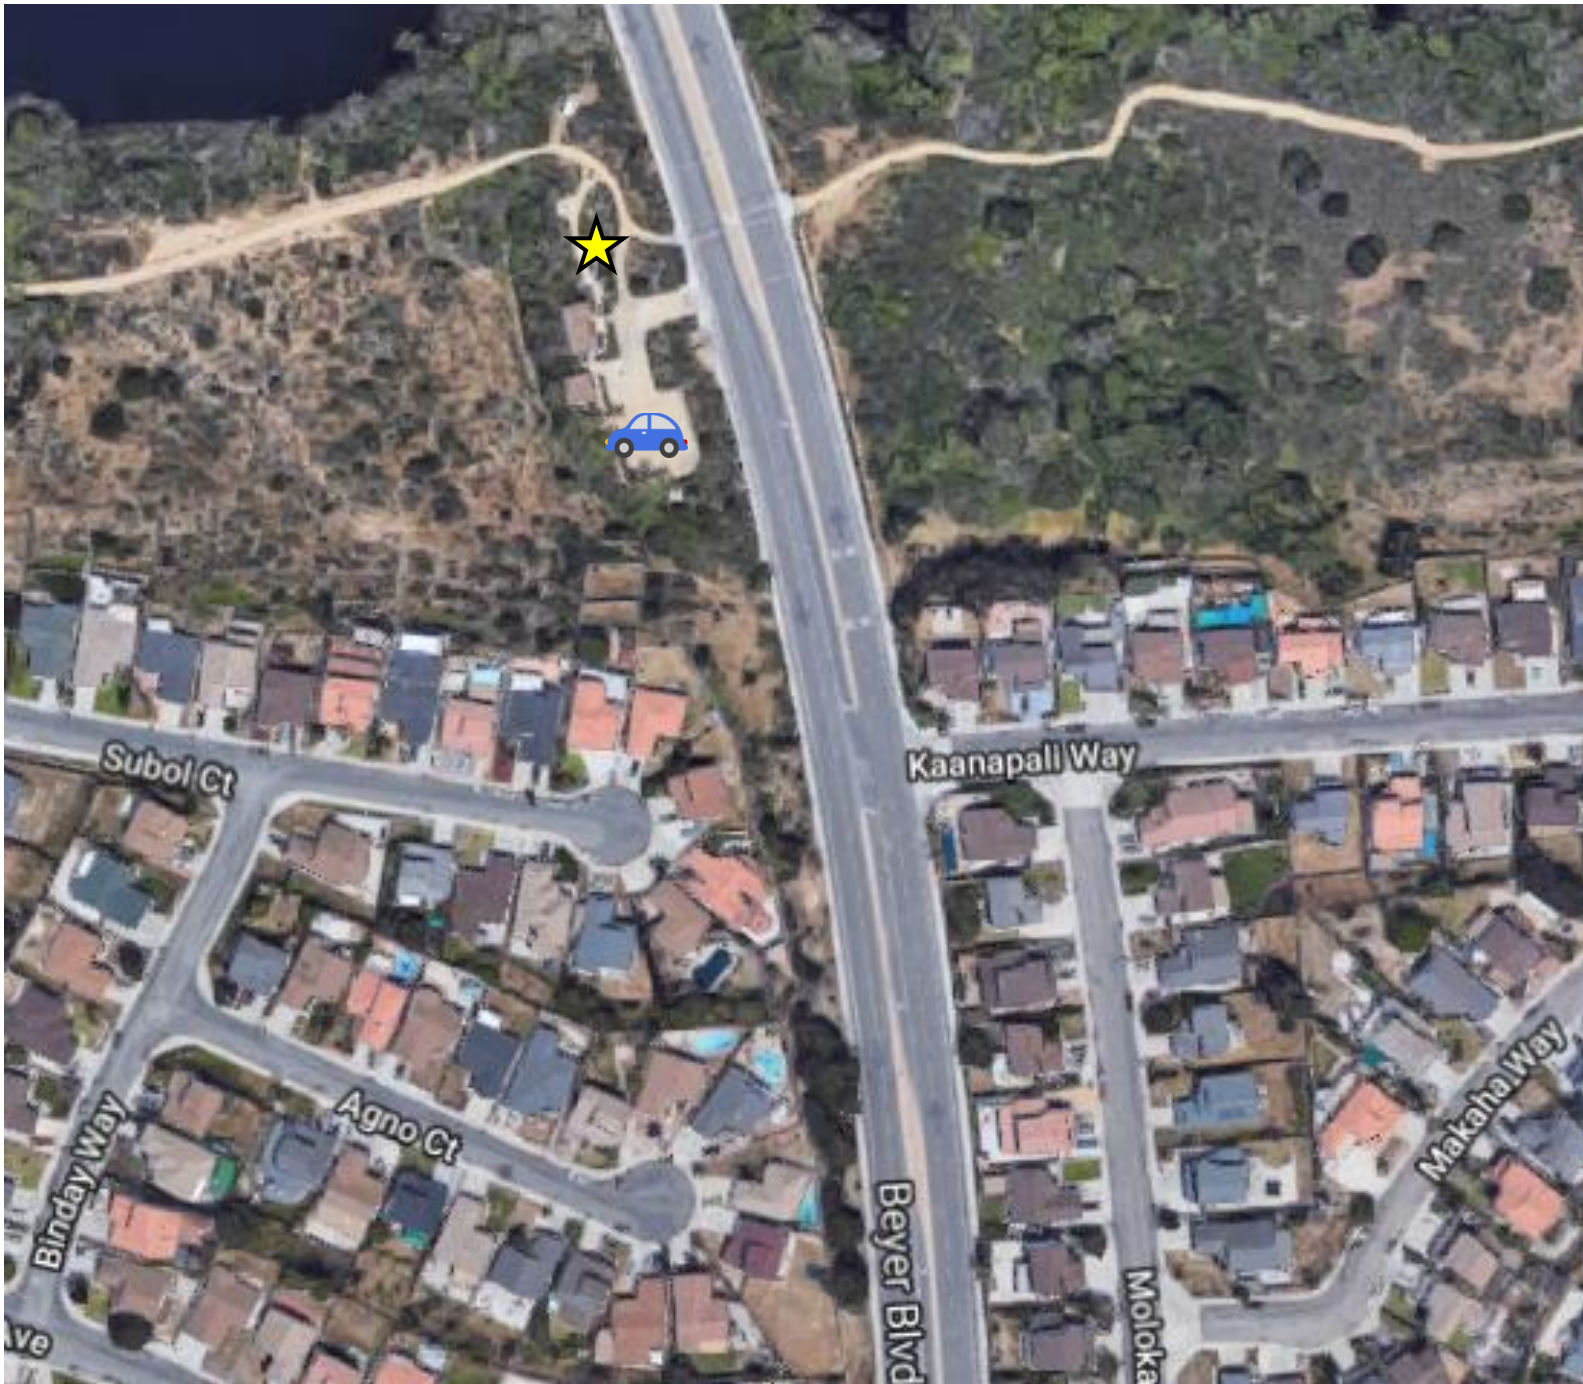

Otay Valley Regional Park Map and Parking

Map Key

Parking

Meeting
Location

N