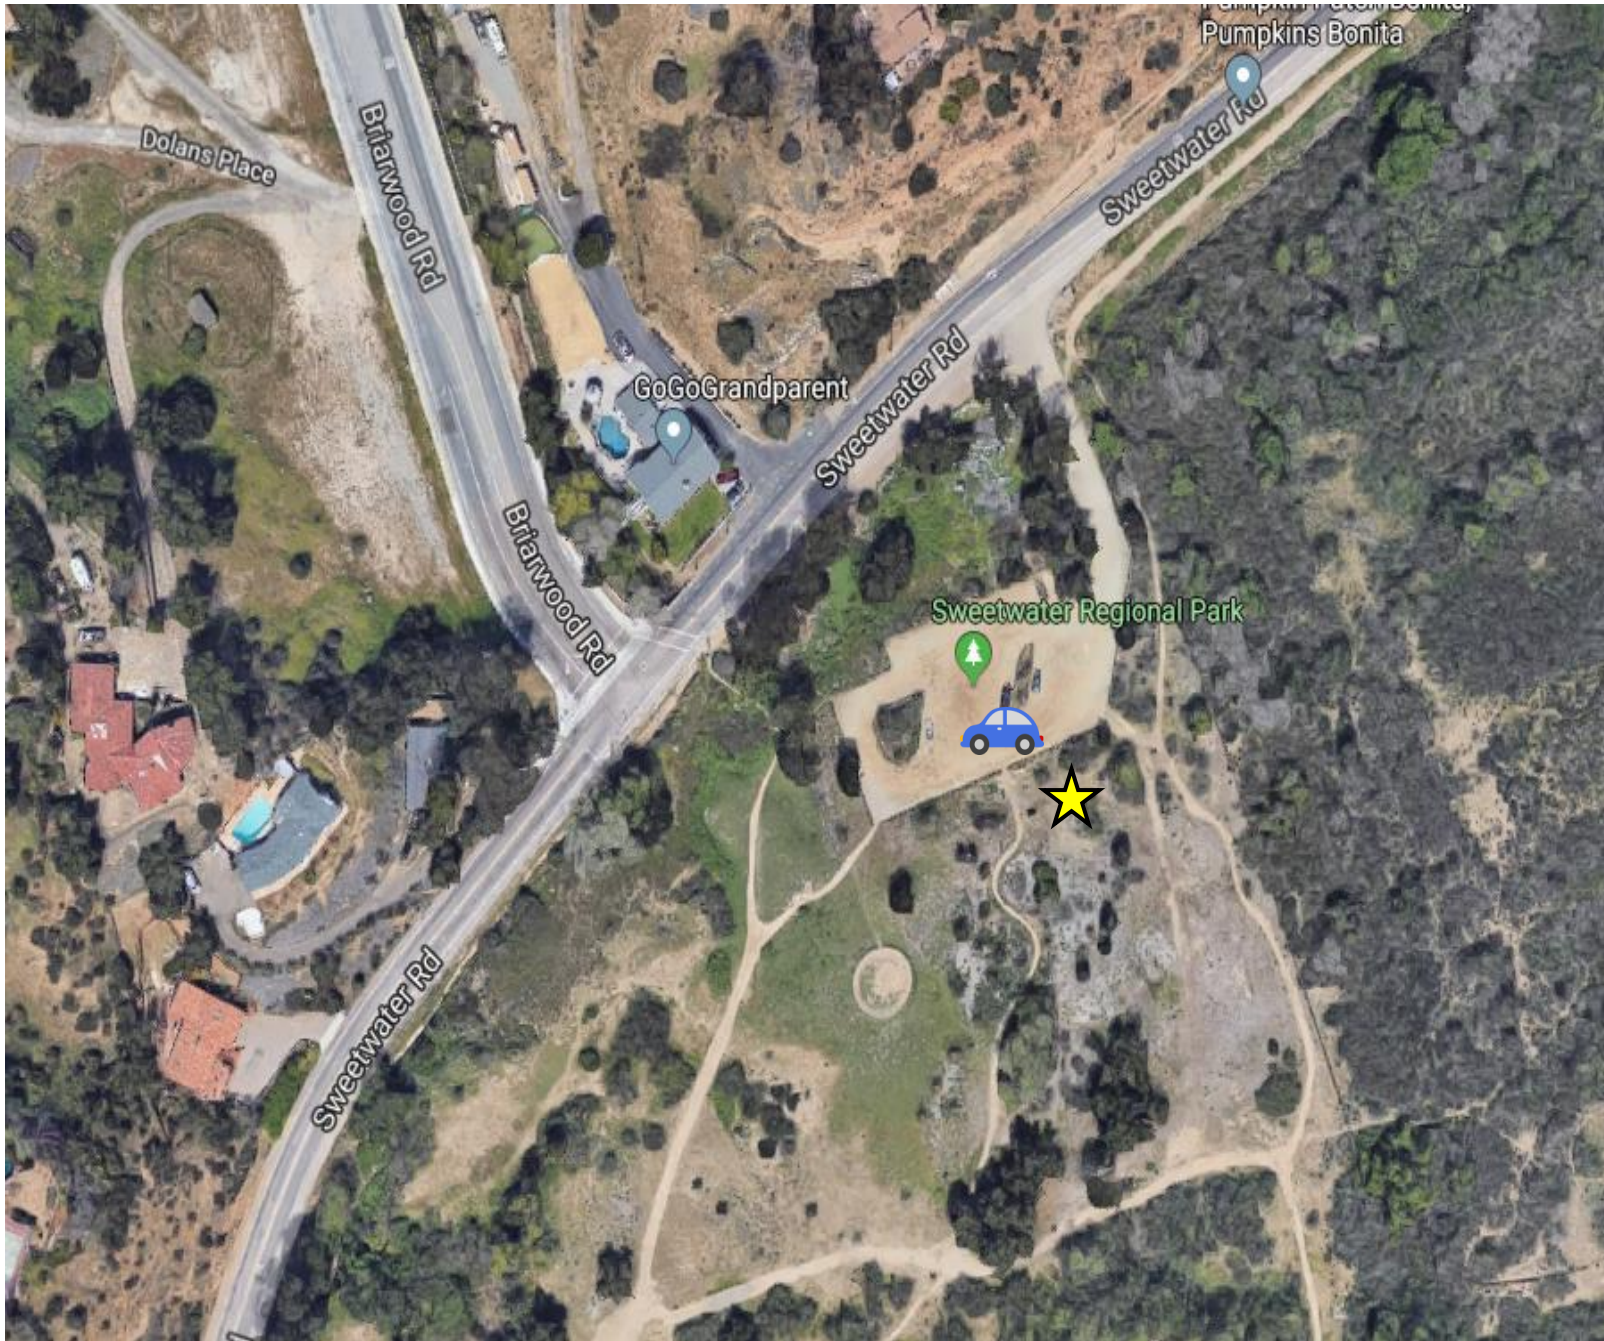

Morrison Pond Map and Parking

Map Key

	Parking
	Meeting Location